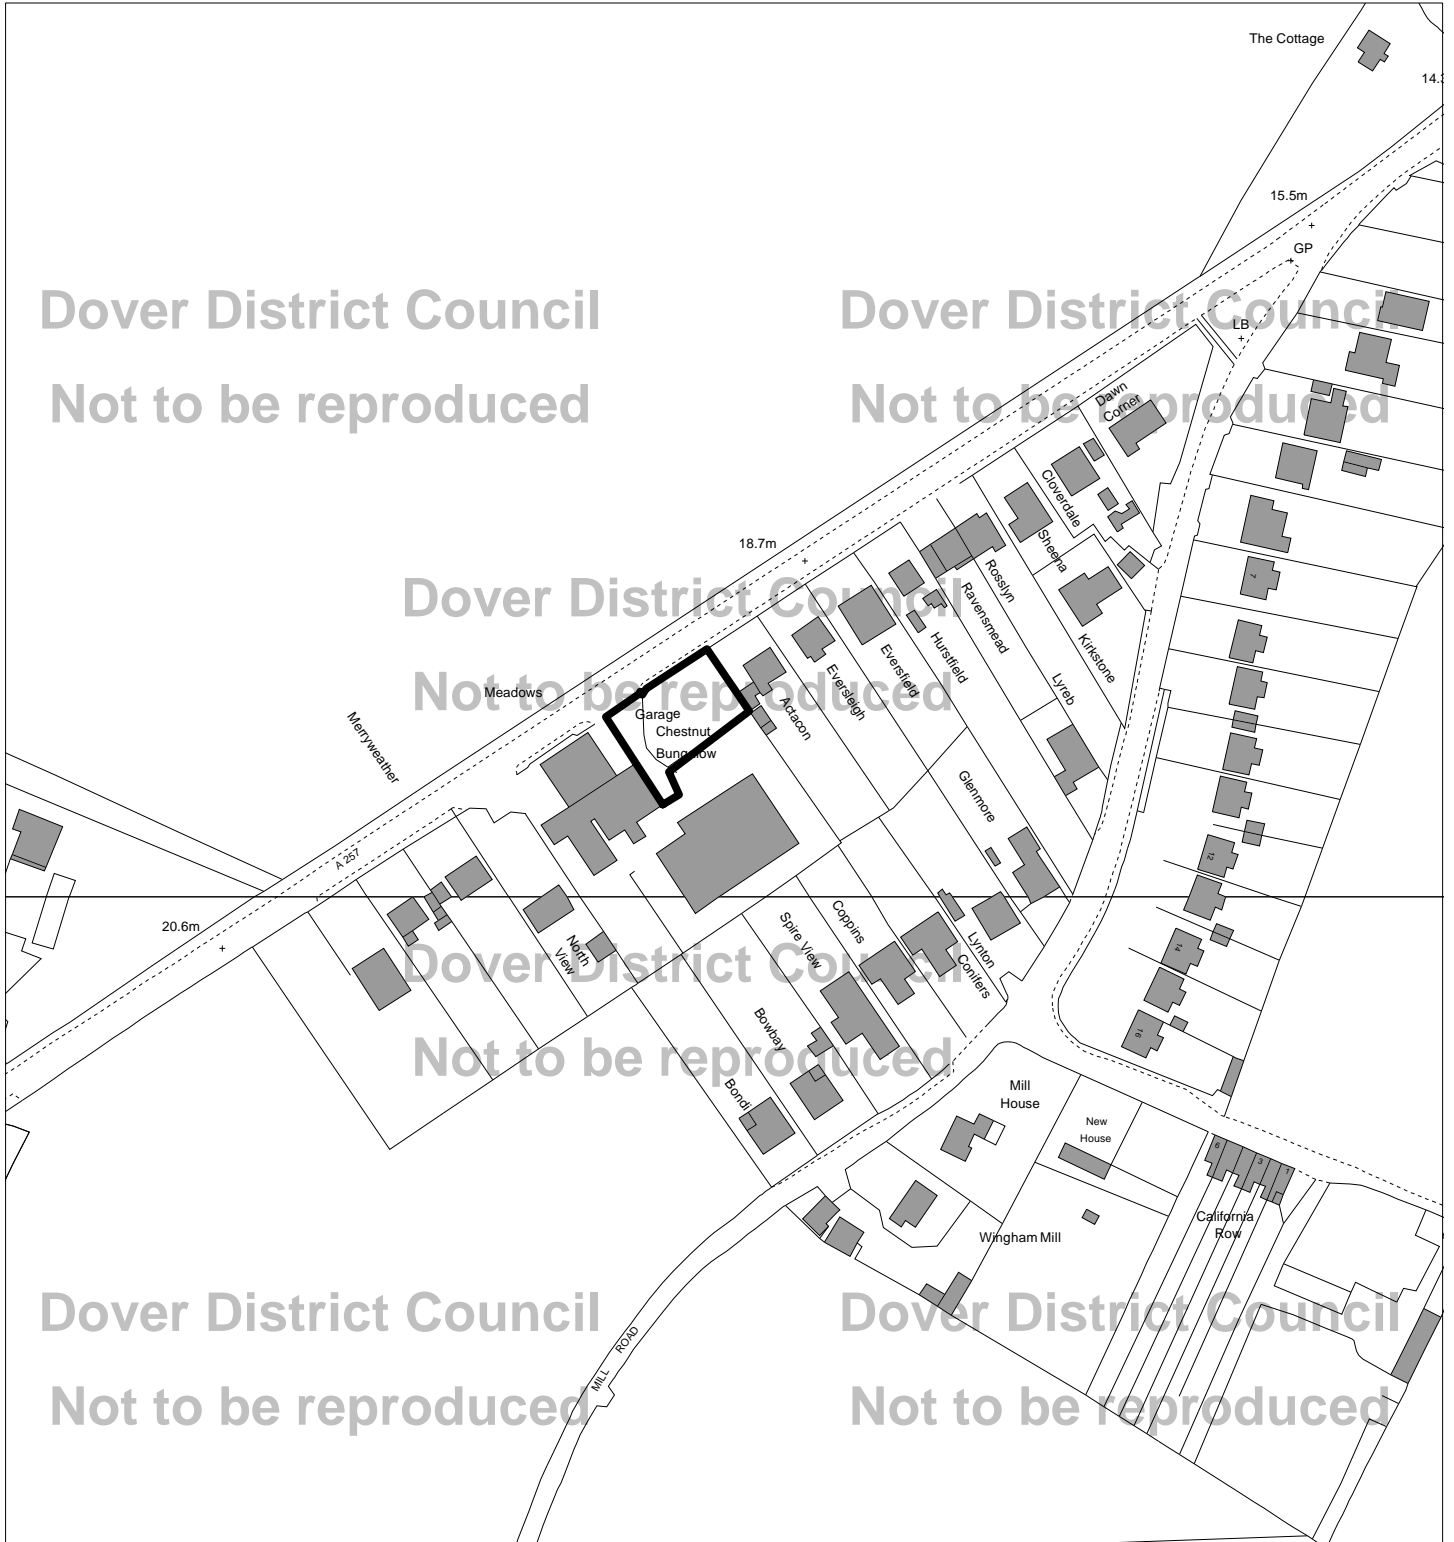

This plan has been produced for Planning Committee purposes only. No further copies may be made.

Not to scale

This map is reproduced from Ordnance Survey material with the permission of Ordnance Survey on behalf of the Controller of Her Majesty's Stationery Office © Crown copyright. Unauthorised reproduction infringes Crown copyright and may lead to prosecution or civil proceedings.

Dover District Council Licence Number 100019780 published 2016

Note: This plan is provided for purposes of site identification only.

Application: DOV/16/875

**Site at casino Garage
Canterbury Road
Wingham**